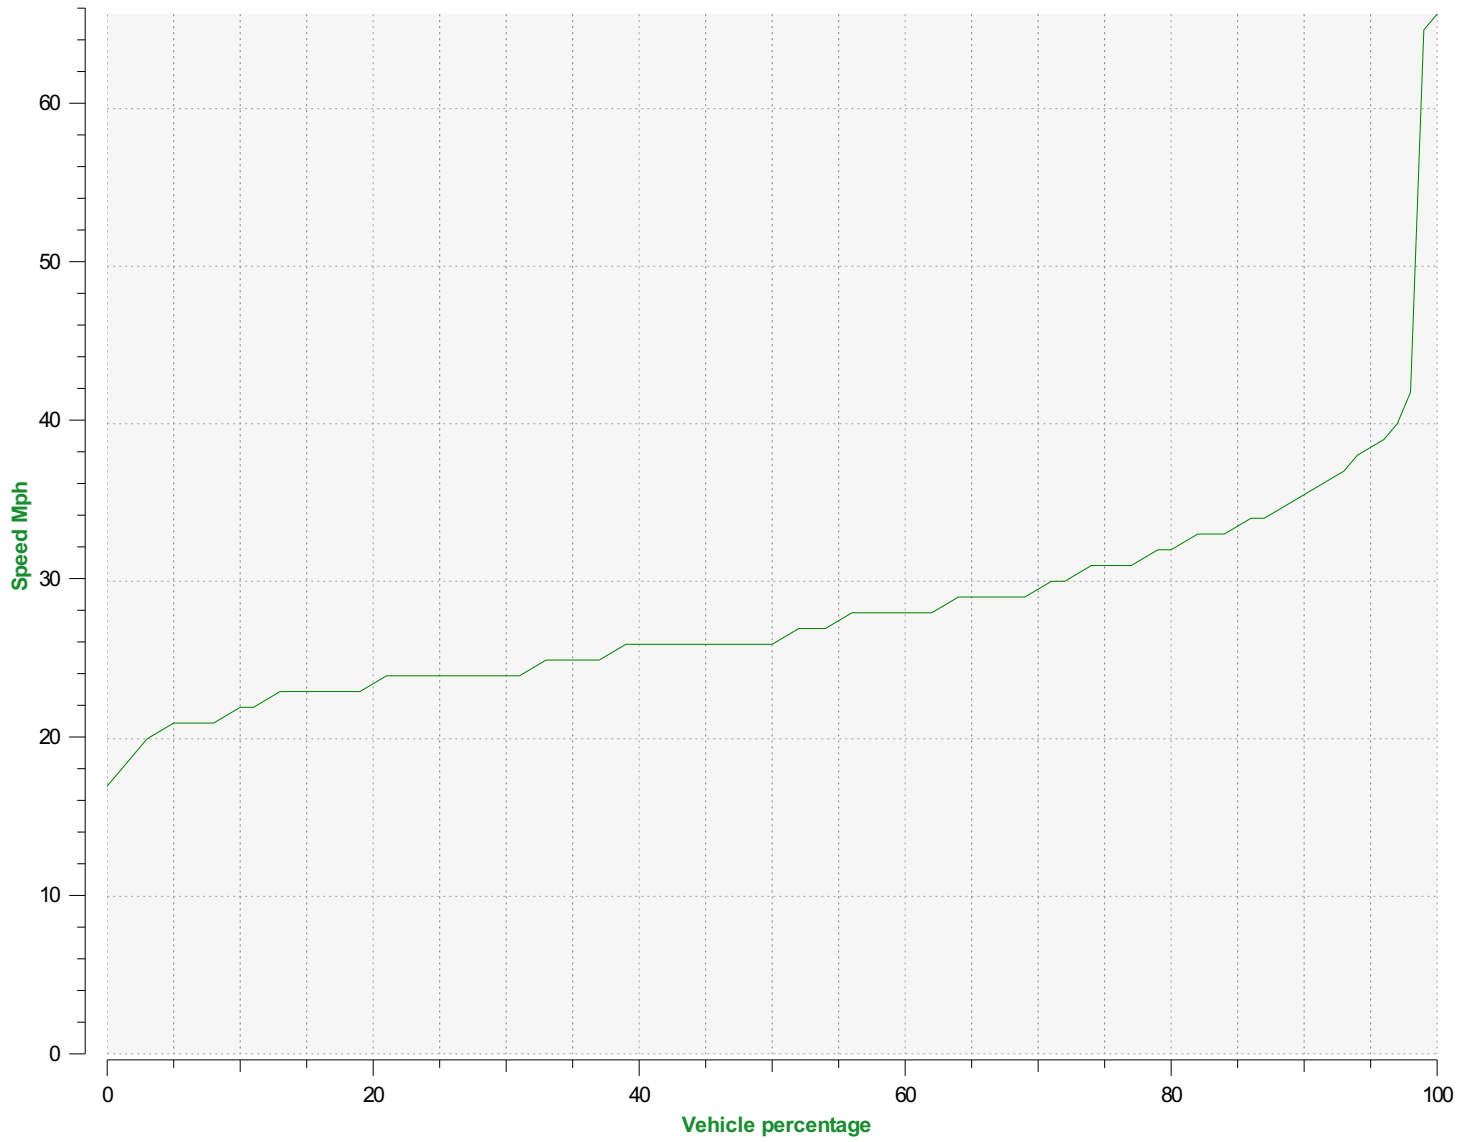

Start date: Wednesday, June 2, 2021 12:00 AM
End date: Thursday, July 1, 2021 9:00 AM

Location: jubilee hall

Comments:

Start date: Wednesday, June 2, 2021 12:00 AM
End date: Thursday, July 1, 2021 9:00 AM

Location: jubilee hall

Comments:

Speed percentiles (incoming)

V30: 24.00Mph **V50:** 26.00Mph **V85:** 33.00Mph

Start date: Wednesday, June 2, 2021 12:00 AM
End date: Thursday, July 1, 2021 9:00 AM

Location: jubilee hall

Comments:

Speed percentile(outgoing)

V30: 27.00Mph **V50:** 29.00Mph **V85:** 35.00Mph

Start date: Wednesday, June 2, 2021 12:00 AM
End date: Thursday, July 1, 2021 9:00 AM

Location: jubilee hall

Comments: