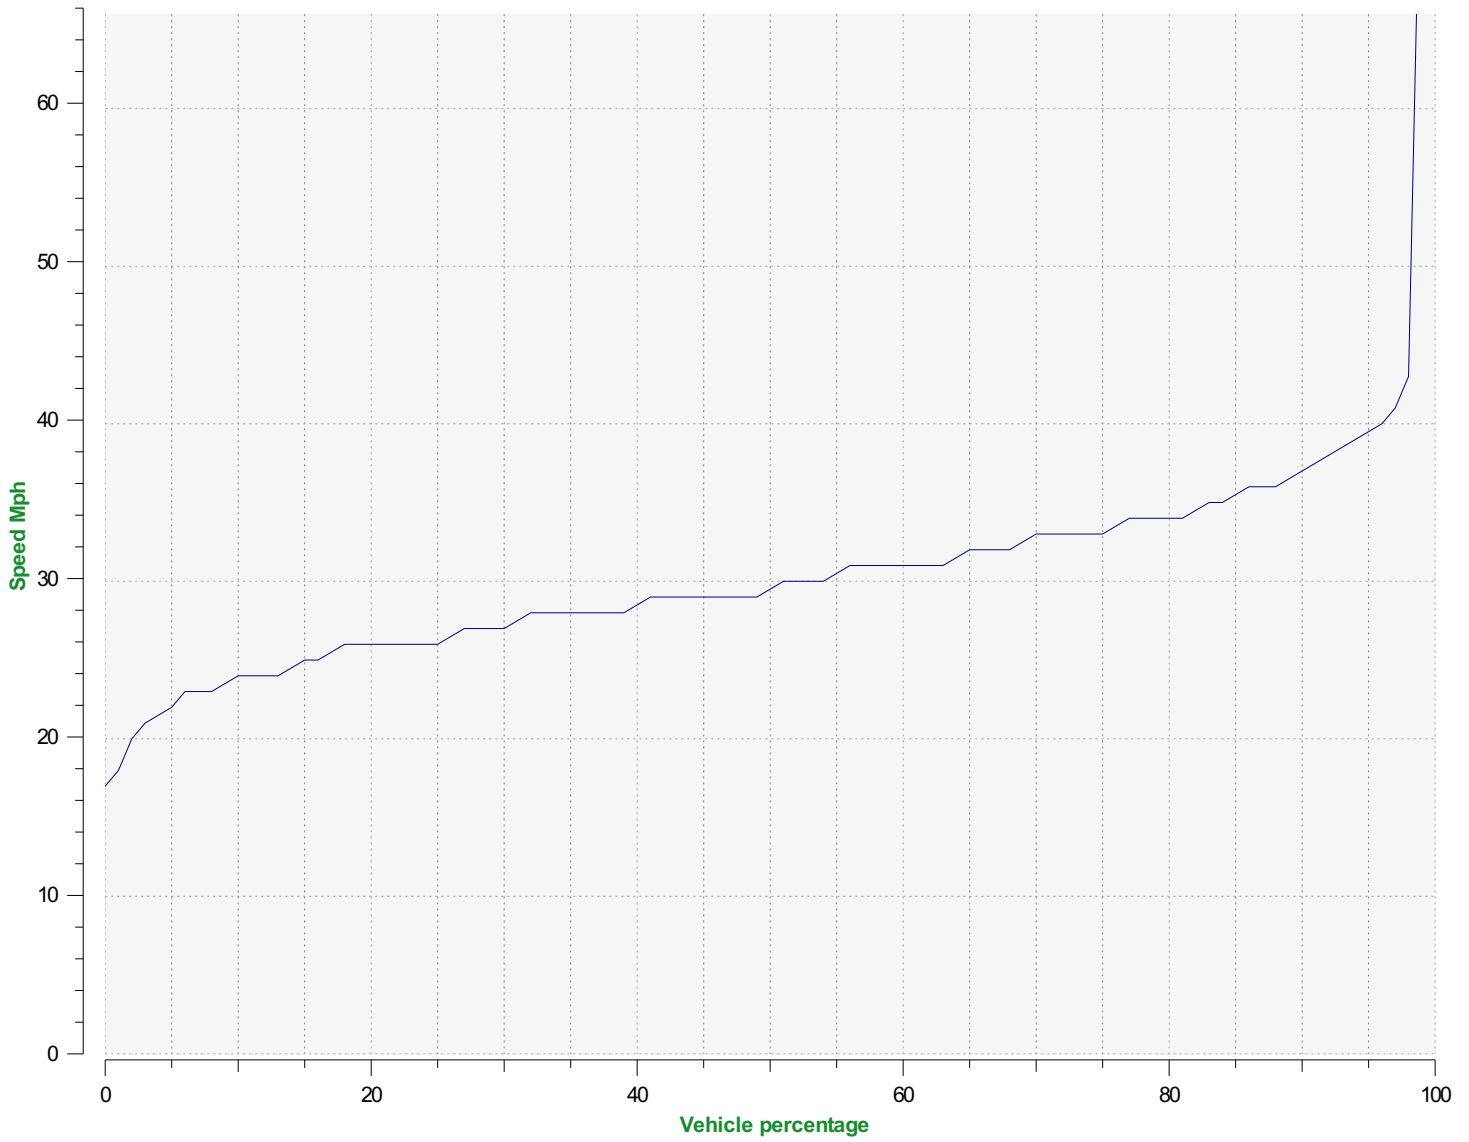

Location: jubilee hall

Comments:

Speed percentiles (incoming)

V30: 24.00Mph **V50:** 26.00Mph **V85:** 33.00Mph

Start date: Wednesday, June 2, 2021 12:00 AM
End date: Thursday, July 1, 2021 9:00 AM

Location: jubilee hall

Comments:

Speed percentile(outgoing)

V30: 27.00Mph **V50:** 29.00Mph **V85:** 35.00Mph

Start date: Wednesday, June 2, 2021 12:00 AM
End date: Thursday, July 1, 2021 9:00 AM

Location: jubilee hall

Comments: