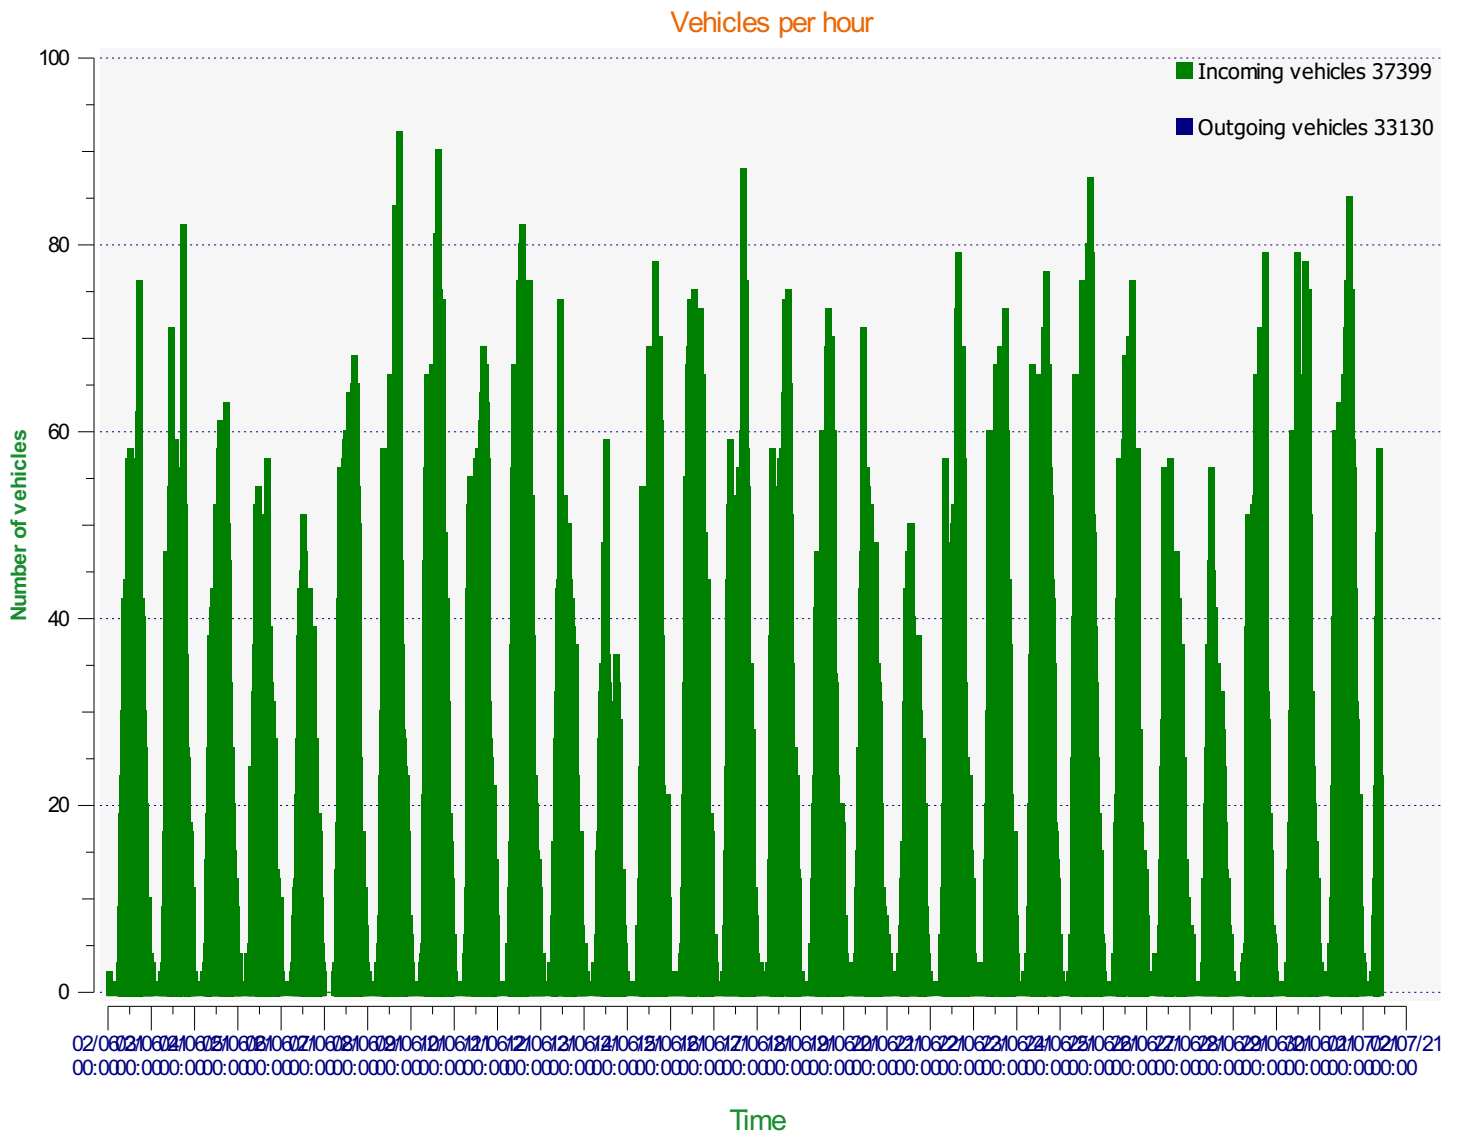

Élan Cité

DÉTECTER • INFORMER • SÉCURISER

Start date: Wednesday, June 2, 2021 12:00 AM
End date: Thursday, July 1, 2021 9:00 AM

Location: jubilee hall

Comments:

Maximum speeds

Start date: Wednesday, June 2, 2021 12:00 AM
End date: Thursday, July 1, 2021 9:00 AM

Location: jubilee hall

Comments:

Start date: Wednesday, June 2, 2021 12:00 AM
End date: Thursday, July 1, 2021 9:00 AM

Location: jubilee hall

Comments:

Incoming vehicles

■	<= 30 Mph : 26,722 - (71.45 %)
■	31 - 35 Mph : 6,934 - (18.54 %)
■	36 - 40 Mph : 2,878 - (7.70 %)
■	41 - 45 Mph : 689 - (1.84 %)
■	46 - 65 Mph (et +) : 176 - (0.47 %)

Start date: Wednesday, June 2, 2021 12:00 AM
End date: Thursday, July 1, 2021 9:00 AM

Location: jubilee hall

Comments:

Start date: Wednesday, June 2, 2021 12:00 AM
End date: Thursday, July 1, 2021 9:00 AM

Location: jubilee hall

Comments:

Speed percentiles (incoming)

V30: 24.00Mph **V50:** 26.00Mph **V85:** 33.00Mph

Start date: Wednesday, June 2, 2021 12:00 AM
End date: Thursday, July 1, 2021 9:00 AM

Location: jubilee hall