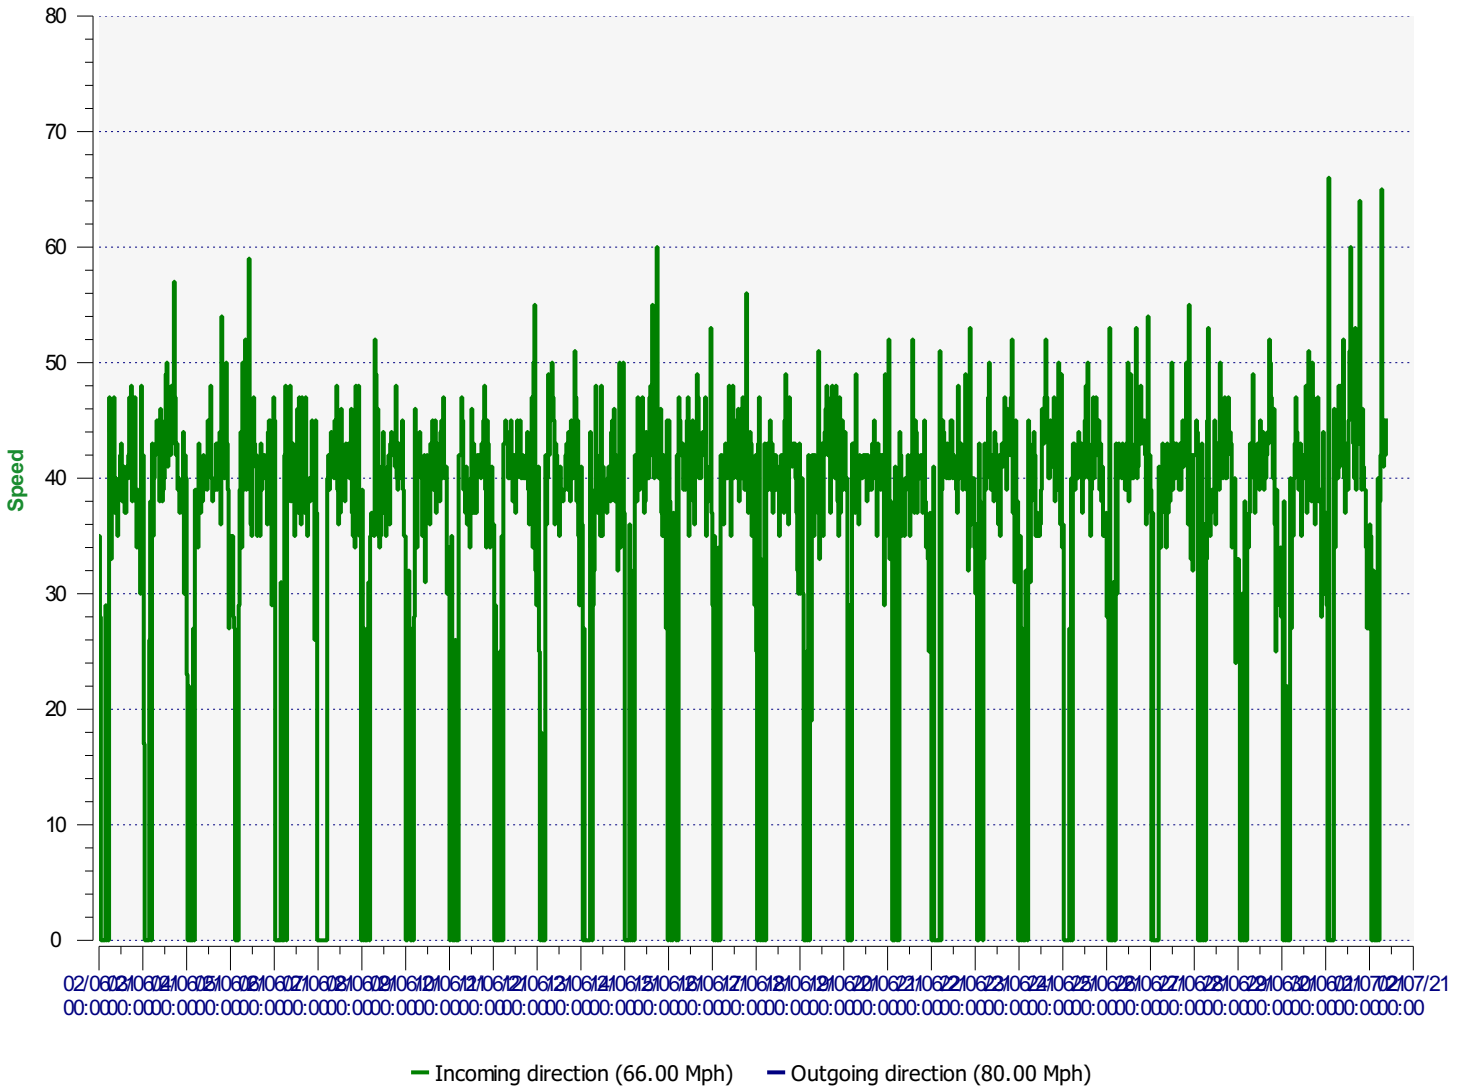

Maximum speeds

Start date: Wednesday, June 2, 2021 12:00 AM
End date: Thursday, July 1, 2021 9:00 AM

Location: jubilee hall

Comments: